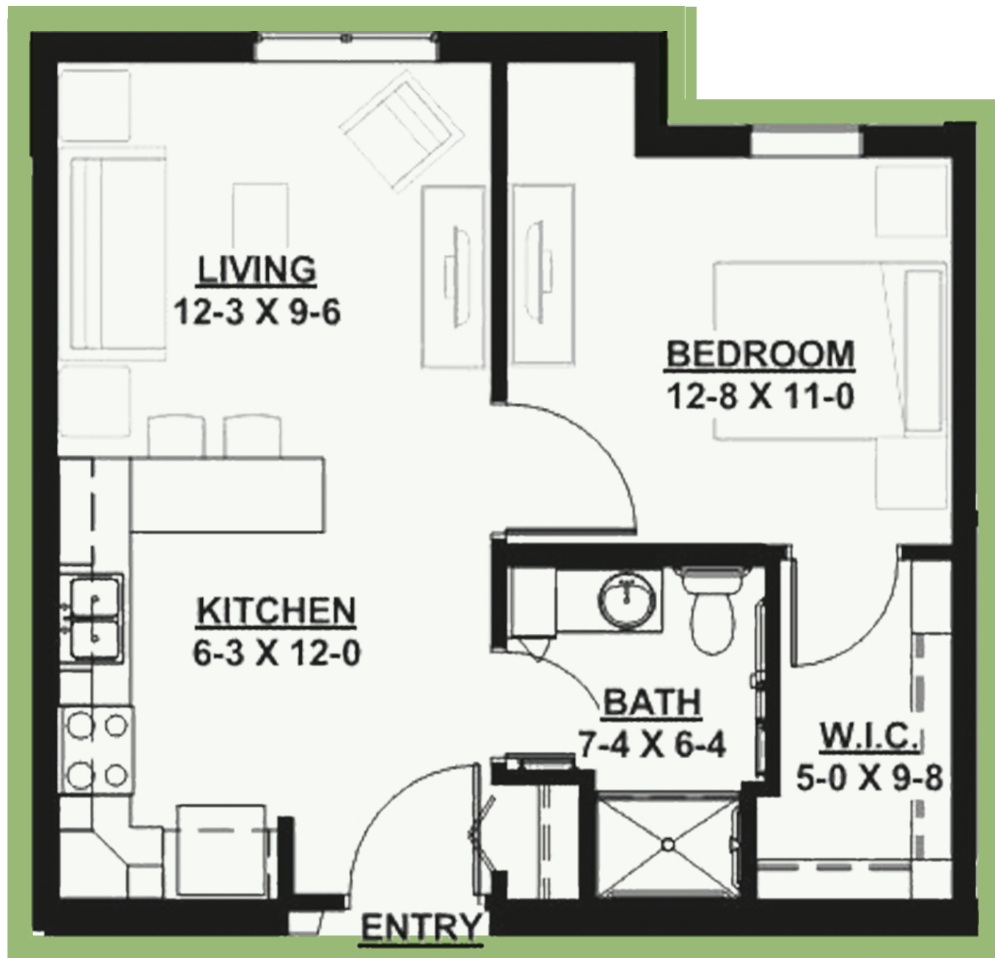

Assisted Living

ONE-BEDROOM: 629 SQ. FT.

H2

trinity springs