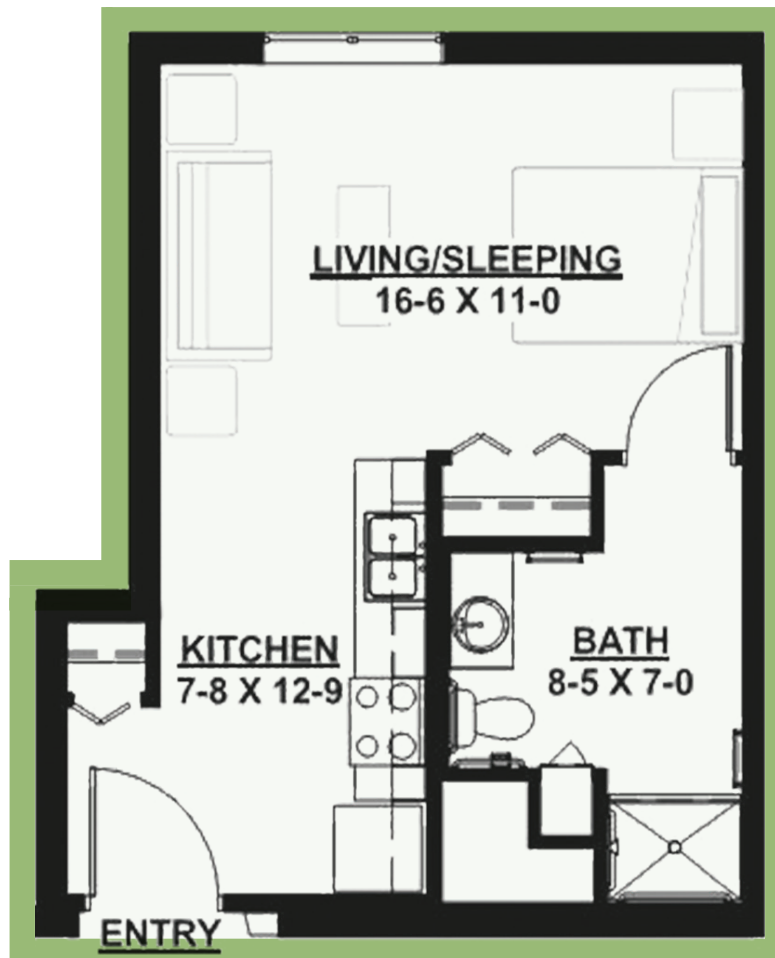

Assisted Living

STUDIO: 480 SQ. FT.

H4

trinity springs