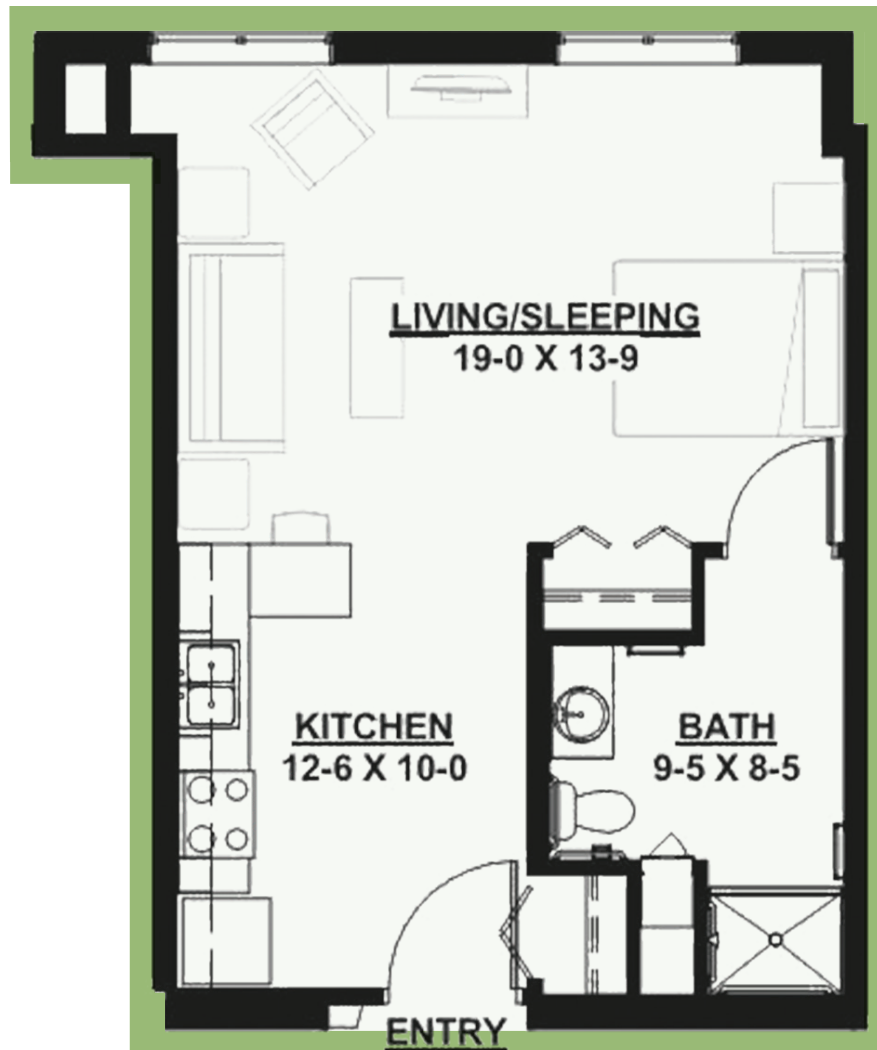

# Assisted Living

STUDIO: 565 SQ. FT.

H8

trinity springs