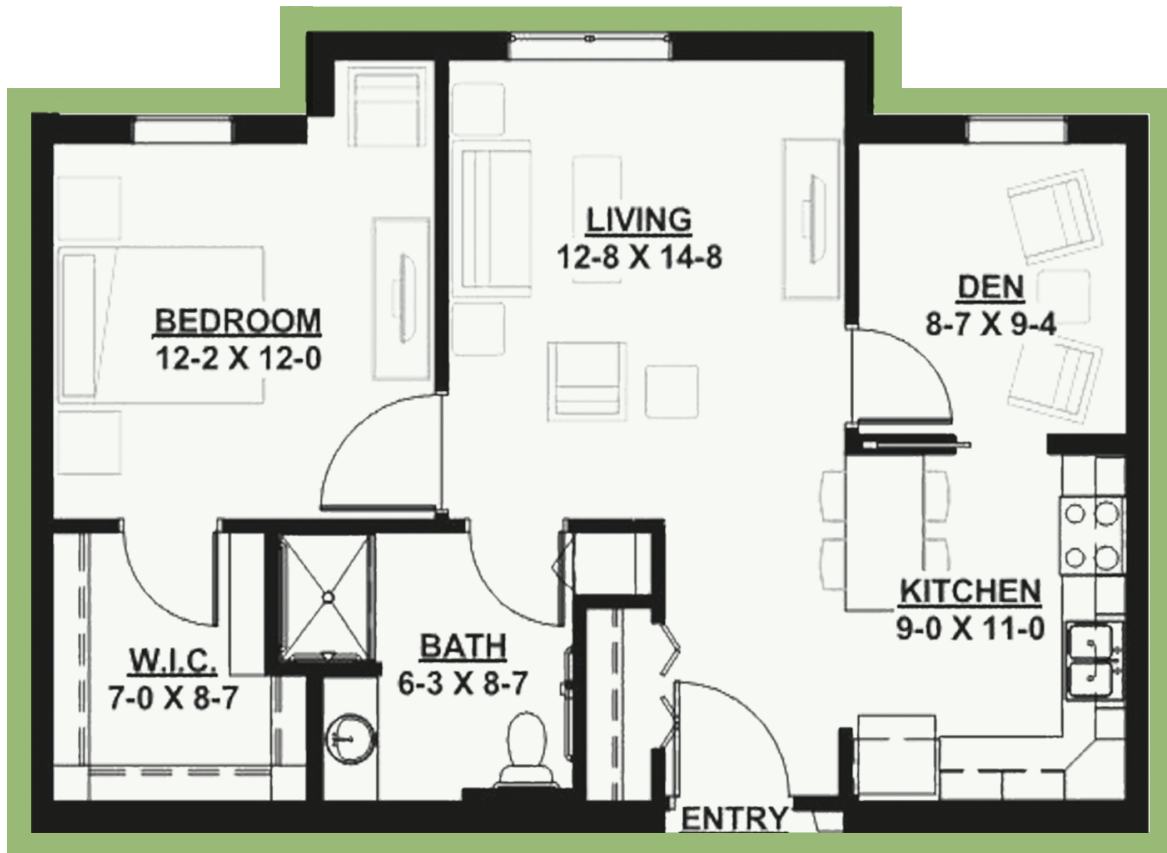

Assisted Living

ONE-BEDROOM W/ DEN: 830 SQ. FT.

trinity springs