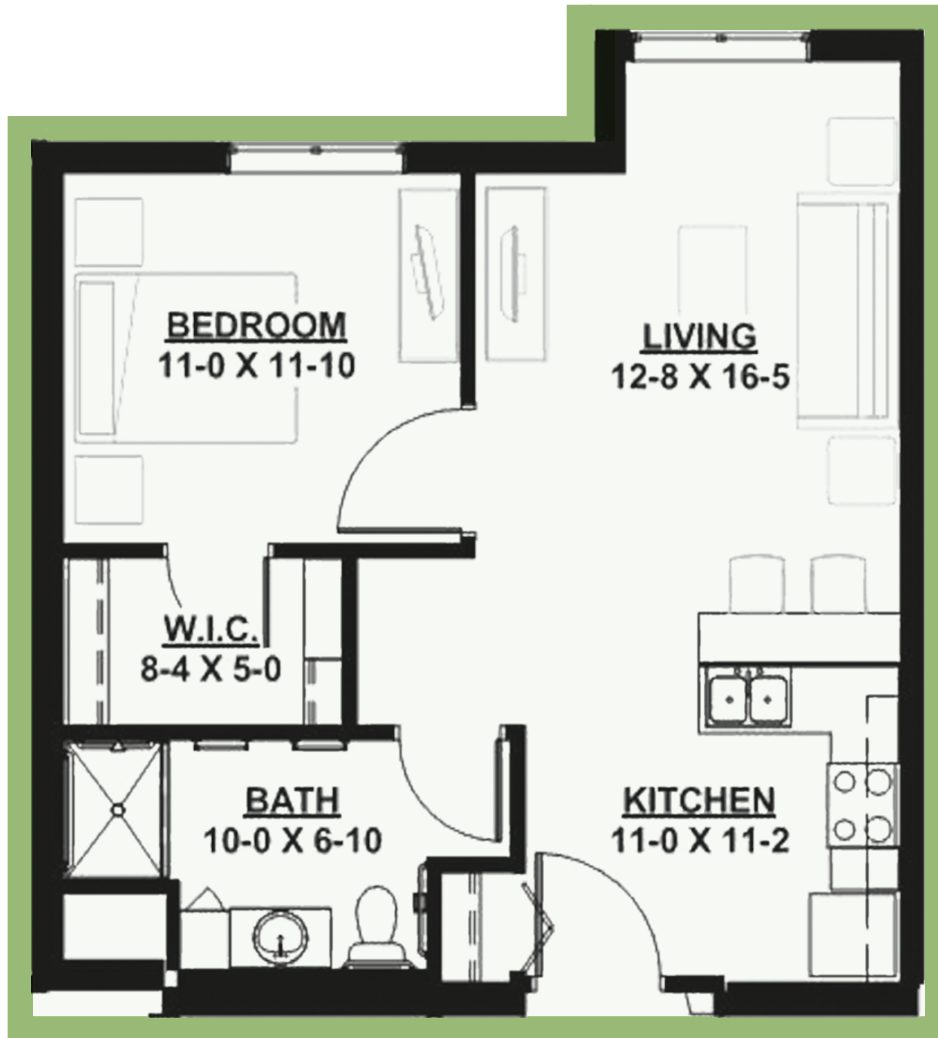

Assisted Living

ONE-BEDROOM: 676 SQ. FT.

L3

trinity springs