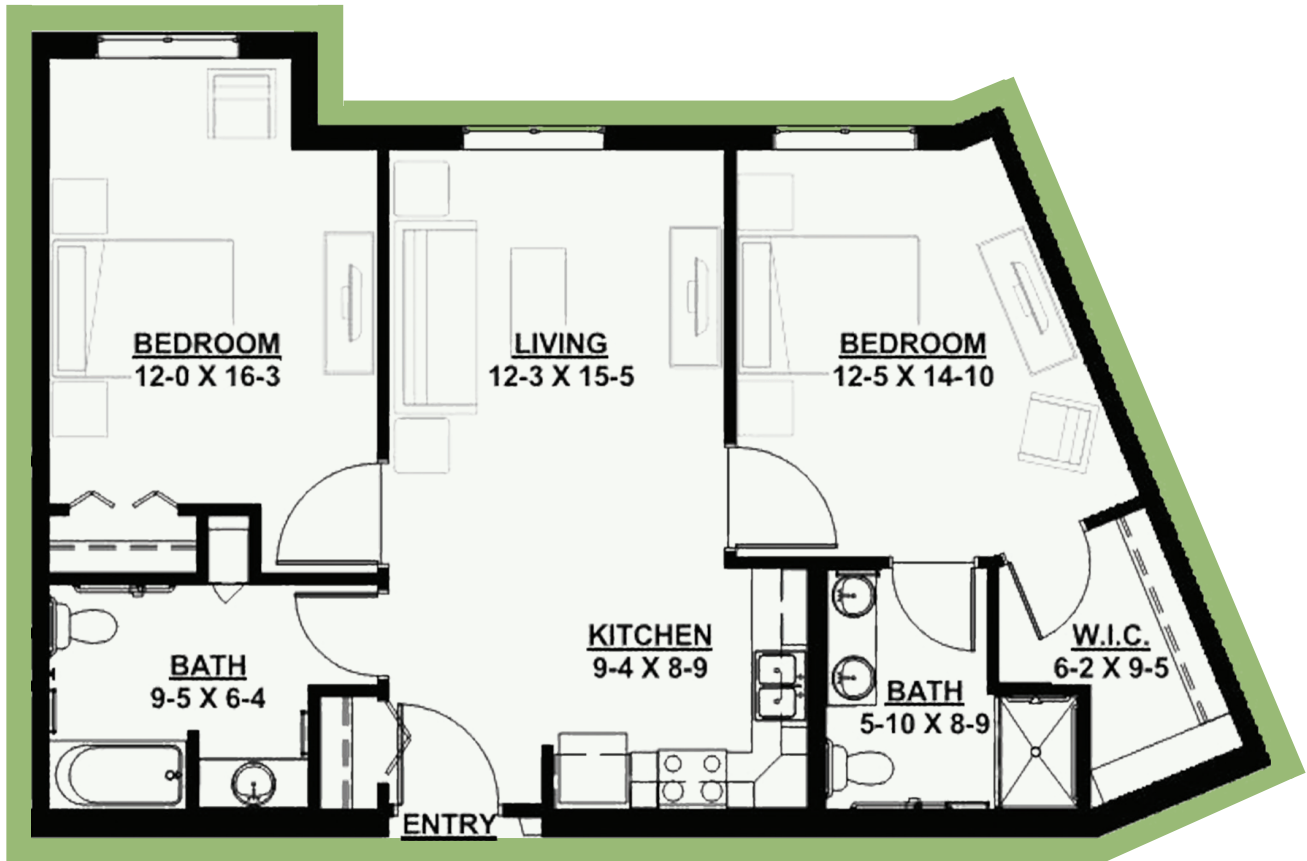

Assisted Living

TWO-BEDROOM: 1,043 SQ. FT.

trinity springs