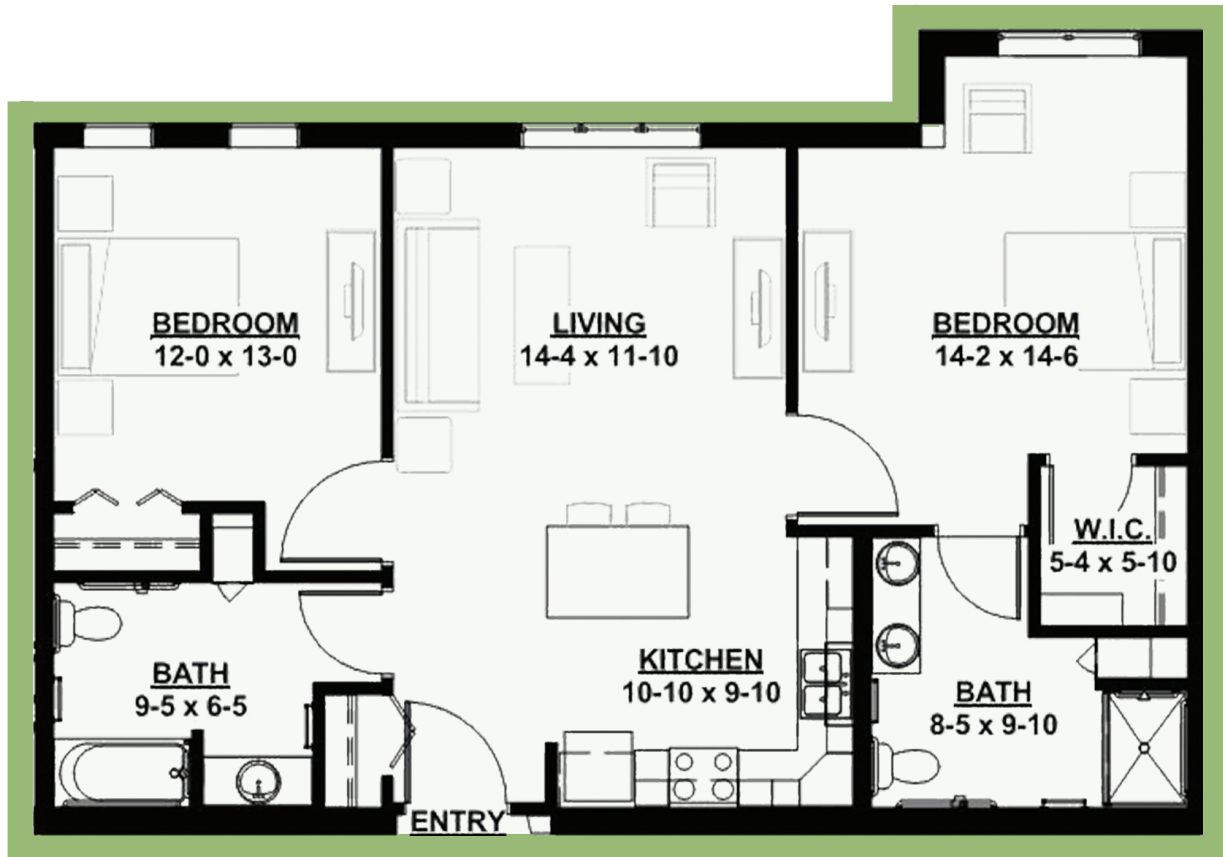

Assisted Living

TWO-BEDROOM: 1,098 SQ. FT.

trinity springs