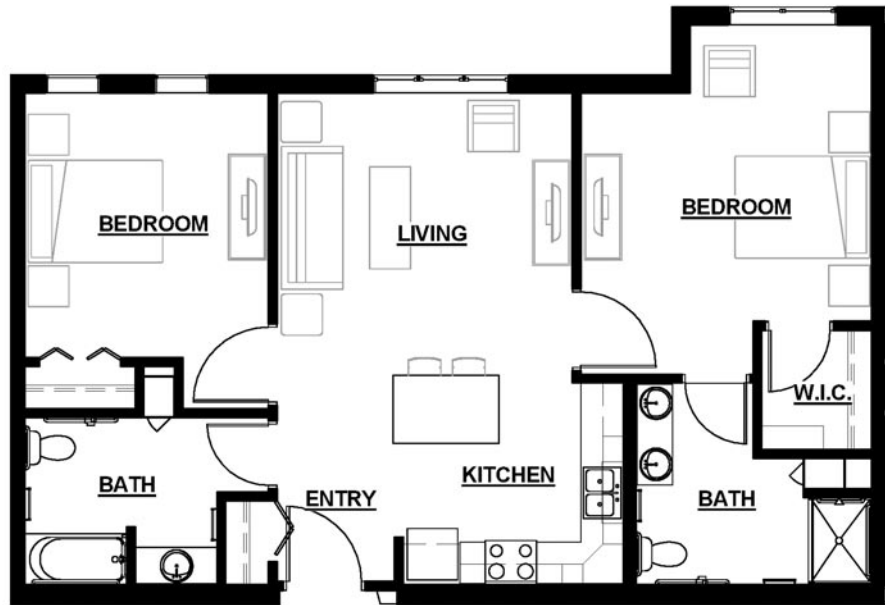

## One-Bedroom Sample Floor Plan

One-Bedroom  
Square feet range: 605 to 836

# Assisted Living Apartments

Two-Bedroom sample floor plans

Two-Bedroom  
Square feet range:  
1,043 to 1,098

Two-Bedroom  
Square feet range:  
1,043 to 1,098

# Memory Care Apartments

Studio and Two-Bedroom Shared sample floor plans

Studio

Square feet range: 400 to 457

Two-Bedroom Shared  
Square feet: 729