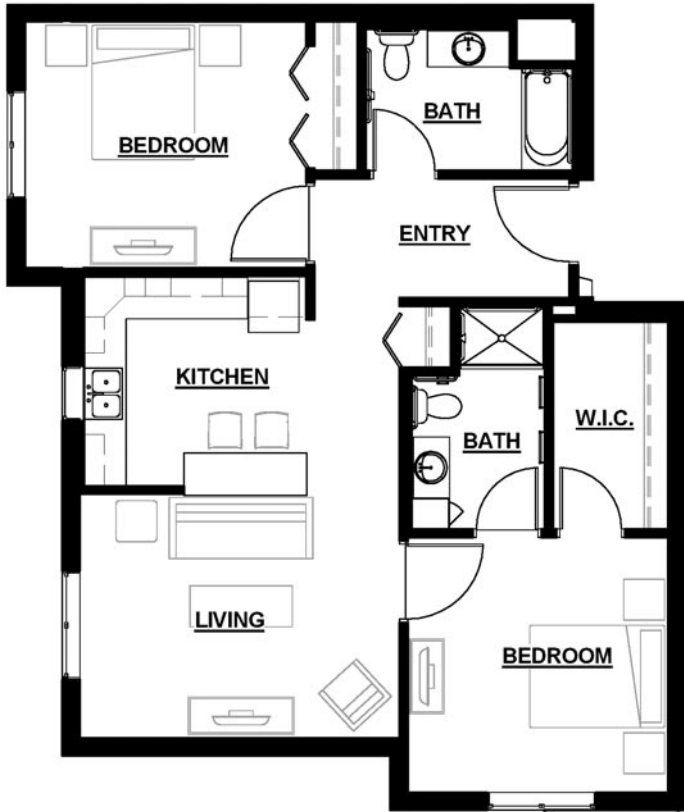

## One-Bedroom Sample Floor Plan

One-Bedroom  
Square feet range: 605 to 836

# Assisted Living Apartments

Two-Bedroom sample floor plans

Two-Bedroom  
Square feet range:  
1,043 to 1,098

Two-Bedroom  
Square feet range:  
1,043 to 1,098

# Memory Care Apartments

Studio and Two-Bedroom Shared sample floor plans

Studio

Square feet range: 400 to 457

Two-Bedroom Shared  
Square feet: 729