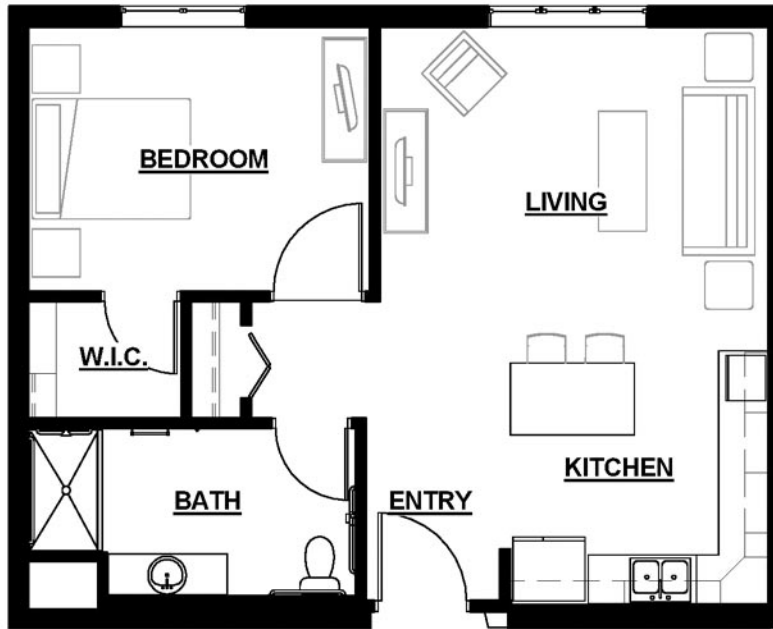

## One-Bedroom Sample Floor Plan

One-Bedroom  
Square feet range: 605 to 836

# Assisted Living Apartments

Two-Bedroom sample floor plans

Two-Bedroom  
Square feet range:  
1,043 to 1,098

Two-Bedroom  
Square feet range:  
1,043 to 1,098

# Memory Care Apartments

Studio and Two-Bedroom Shared sample floor plans

Studio

Square feet range: 400 to 457

Two-Bedroom Shared  
Square feet: 729