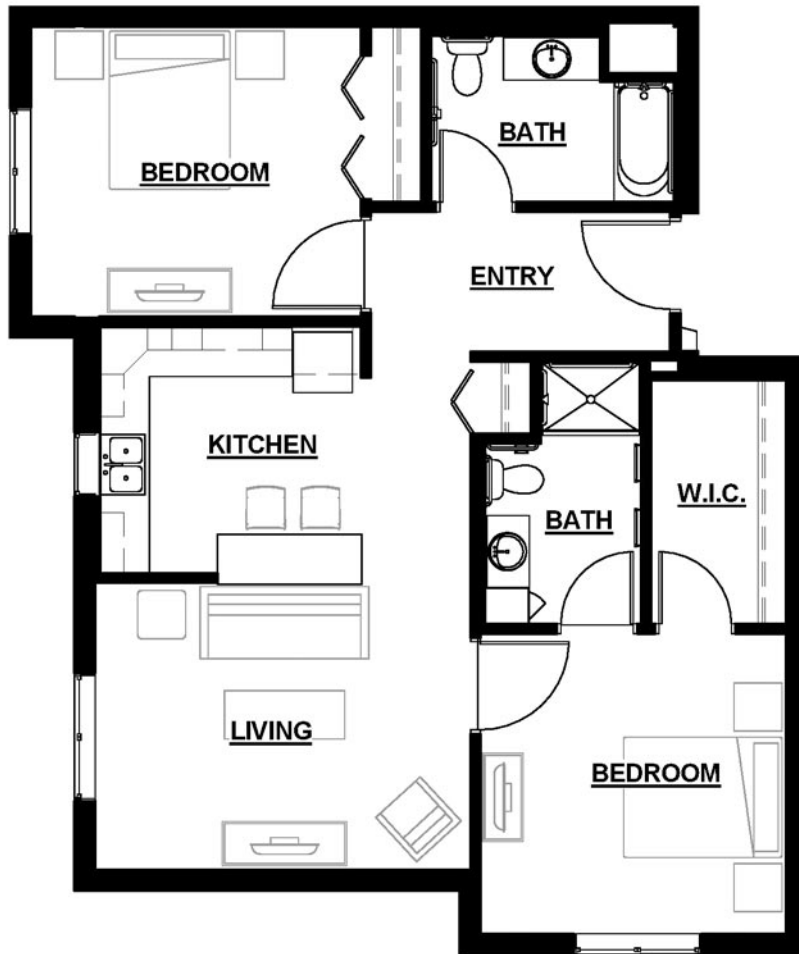

Assisted Living Apartments

Two-Bedroom Sample Floor Plan

Two-Bedroom

Square feet range:

1,043 to 1,098