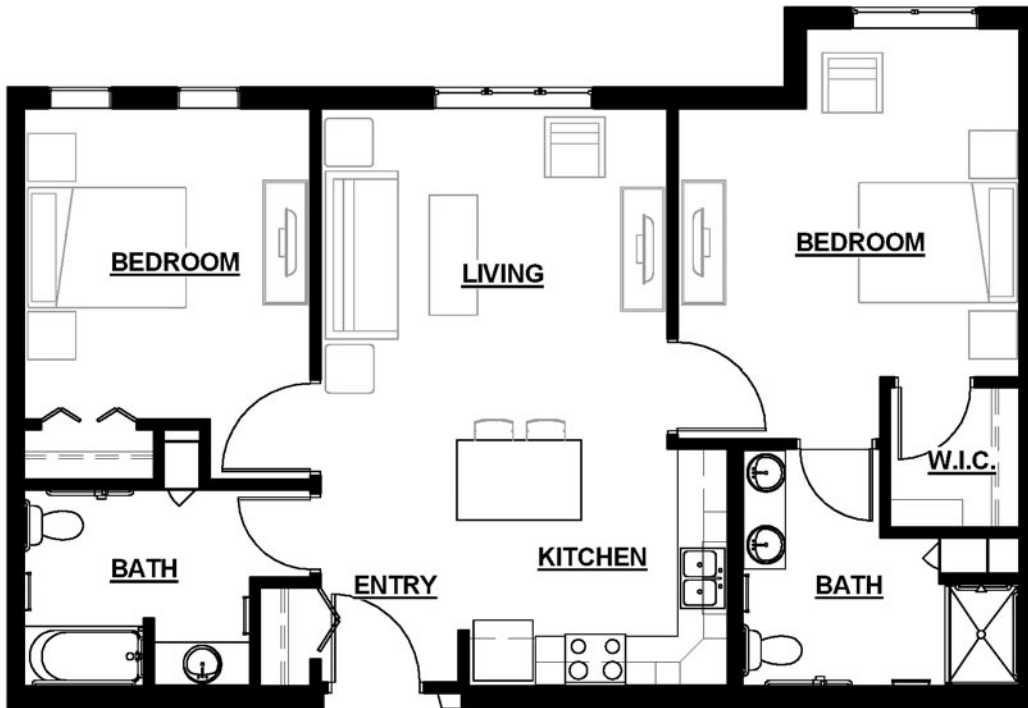

Assisted Living Apartments

Two-Bedroom Sample Floor Plan

Two-Bedroom

Square feet range:

1,043 to 1,098