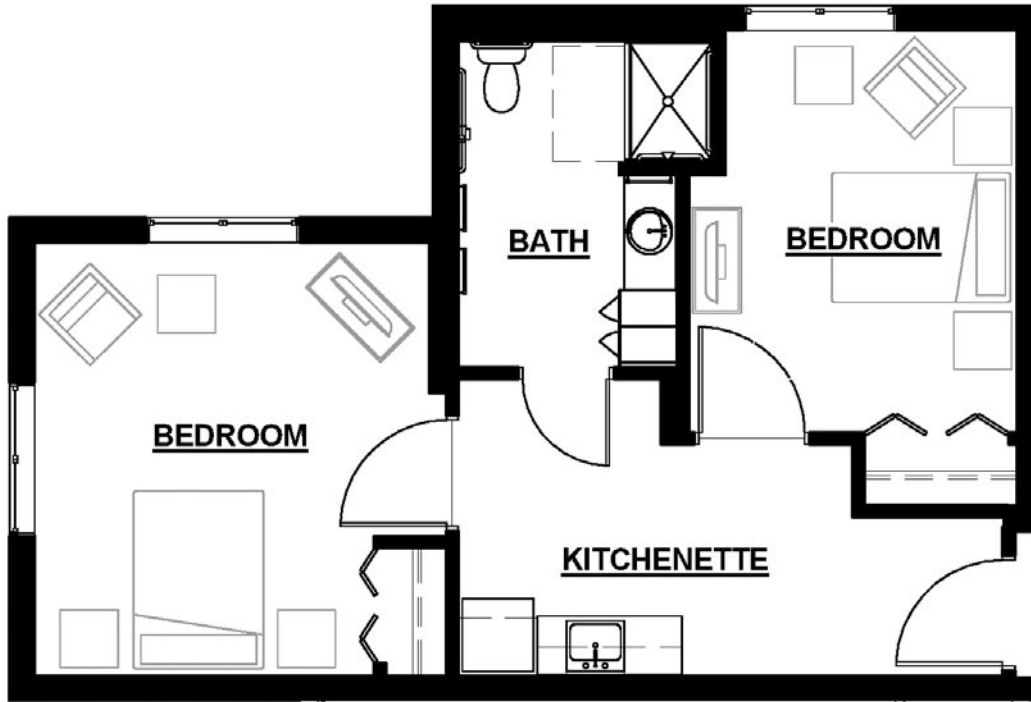

# Memory Care Apartment

Two-Bedroom Shared

Floor Plan

Two-Bedroom Shared

Square feet: 729